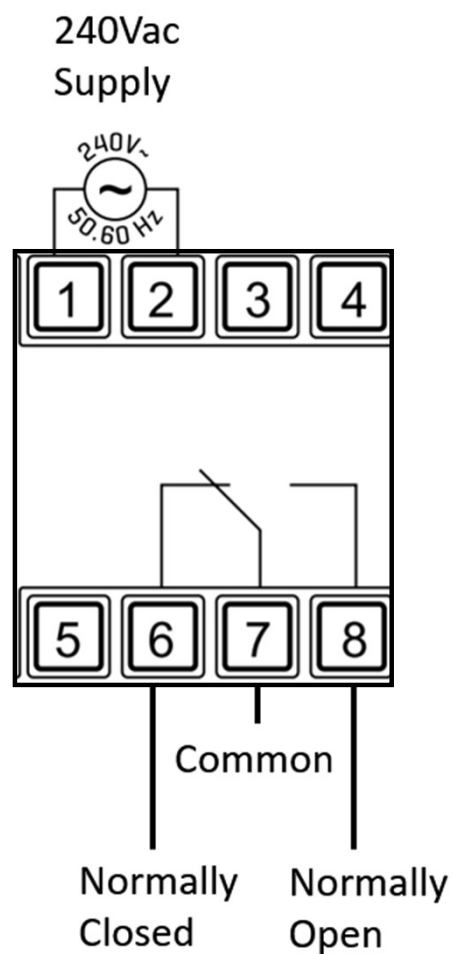

TCBT1 - One Channel Time Clock

Connections

Typical Installation